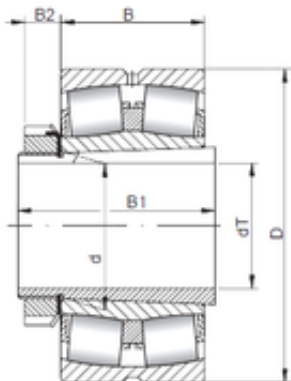

# Demek Bearing Group Co., Ltd.

140 mm x 300 mm x 102 mm ISO 22328  
KCW33+H2328 spherical roller bearings

Bearing No. 22328 KCW33+H2328

Size	140x300x102 mm
Bore Diameter	140 mm
Outer Diameter	300 mm
Width	102 mm
d	140 mm
d1	125 mm
D	300 mm
B	102 mm
C	102 mm
B1	131 mm
B2	24 mm

22328 KCW33+H2328 Bearing 2D drawings and 3D CAD models