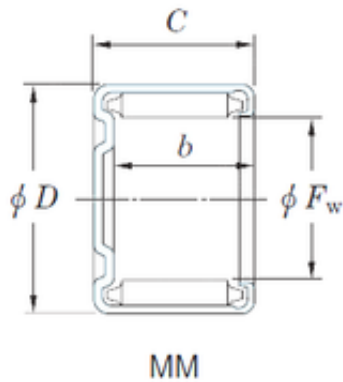

Demek Bearing Group Co., Ltd.

KOYO 30MM3720 needle roller bearings

Bearing No. 30MM3720

| | |
|-------------------------------|-------------|
| Size | 30x37x20 mm |
| Bore Diameter | 30 mm |
| Outer Diameter | 37 mm |
| Width | 20 mm |
| Fw | 30 mm |
| D | 37 mm |
| C | 20 mm |
| b | 17,2 mm |
| Weight | 0,048 Kg |
| Basic dynamic load rating (C) | 26,8 kN |
| Basic static load rating (C0) | 62,5 kN |

30MM3720 Bearing 2D drawings and 3D CAD models