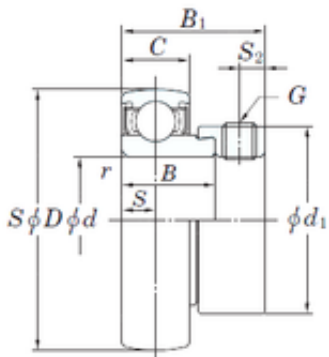

Demek Bearing Group Co., Ltd.

31,75 mm x 72 mm x 23 mm KOYO SA207-21
deep groove ball bearings

Bearing No. SA207-21

Size	31.75x72x23 mm
Bore Diameter	31,75 mm
Outer Diameter	72 mm
Width	23 mm
d	31,75 mm
D	72 mm
B	23 mm
B1	36,5 mm
C	17 mm
d1	55,6 mm
r min.	1,1 mm
C	– mm
S	8,5 mm
S2	6,8 mm
Thread (G) - 5/16-24UNF	5/1624UNF
Weight	0,5 Kg
Basic dynamic load rating (C)	25,7 kN
Basic static load rating (C0)	15,4 kN

SA207-21 Bearing 2D drawings and 3D CAD models