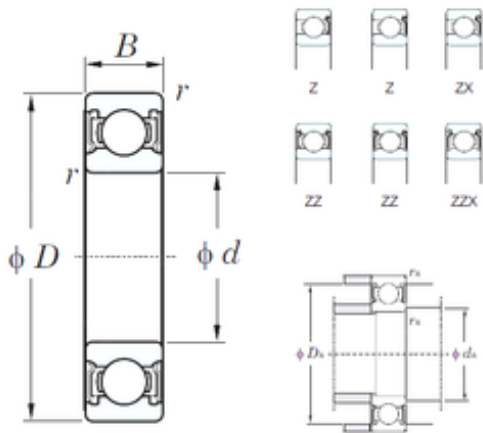

# Demek Bearing Group Co., Ltd.

140 mm x 250 mm x 42 mm KOYO 6228ZZX deep groove ball bearings

Bearing No. 6228ZZX

6228ZZX Bearing 2D drawings and 3D CAD models

Size	140x250x42 mm
Bore Diameter	140 mm
Outer Diameter	250 mm
Width	42 mm
d	140 mm
D	250 mm
B	42 mm
C	42 mm
r min.	3 mm
da min.	153 mm
da max	169 mm
Da max.	237 mm
ra max.	2,5 mm
Weight	7,45 Kg
Basic dynamic load rating (C)	166 kN
Basic static load rating (C0)	150 kN
(Grease) Lubrication Speed	2400 r/min
Category	Bearings
Inventory	0.0
Manufacturer Name	KOYO
Minimum Buy Quantity	N/A
EAN	0605790370793
Weight / US pound	16.79
Product Group	B00308