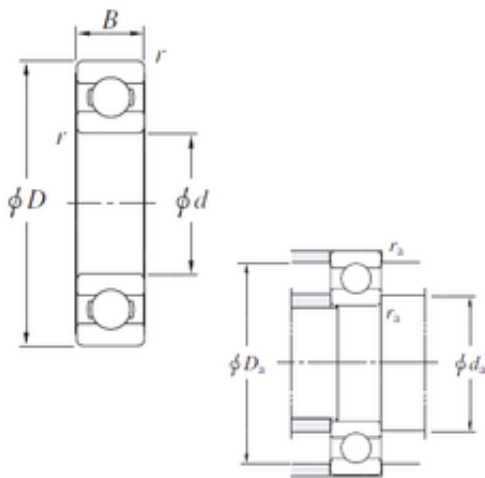

Demek Bearing Group Co., Ltd.

600 mm x 730 mm x 60 mm KOYO 68/600 deep groove ball bearings

Bearing No. 68/600

Size	600x730x60 mm
Bore Diameter	600 mm
Outer Diameter	730 mm
Width	60 mm
d	600 mm
D	730 mm
B	60 mm
r min.	3 mm
da min.	613 mm
Da max.	717 mm
ra max.	2,5 mm
Weight	52 Kg
Basic dynamic load rating (C)	377 kN
Basic static load rating (C0)	707 kN

68/600 Bearing 2D drawings and 3D CAD models