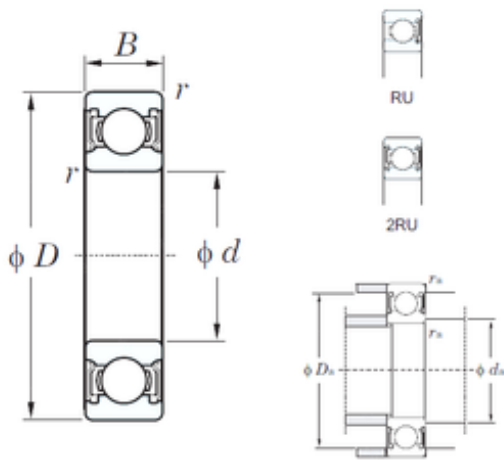

# Demek Bearing Group Co., Ltd.

65 mm x 90 mm x 13 mm KOYO 6913-2RU  
deep groove ball bearings

Bearing No. 6913-2RU

Size	65x90x13 mm
Bore Diameter	65 mm
Outer Diameter	90 mm
Width	13 mm
d	65 mm
D	90 mm
B	13 mm
C	13 mm
r min.	1 mm
da min.	70 mm
da max	71 mm
Da max.	85 mm
ra max.	1 mm
Weight	0,211 Kg
Basic dynamic load rating (C)	17,4 kN
Basic static load rating (C0)	16,1 kN
(Grease) Lubrication Speed	7100 r/min

6913-2RU Bearing 2D drawings and 3D CAD models